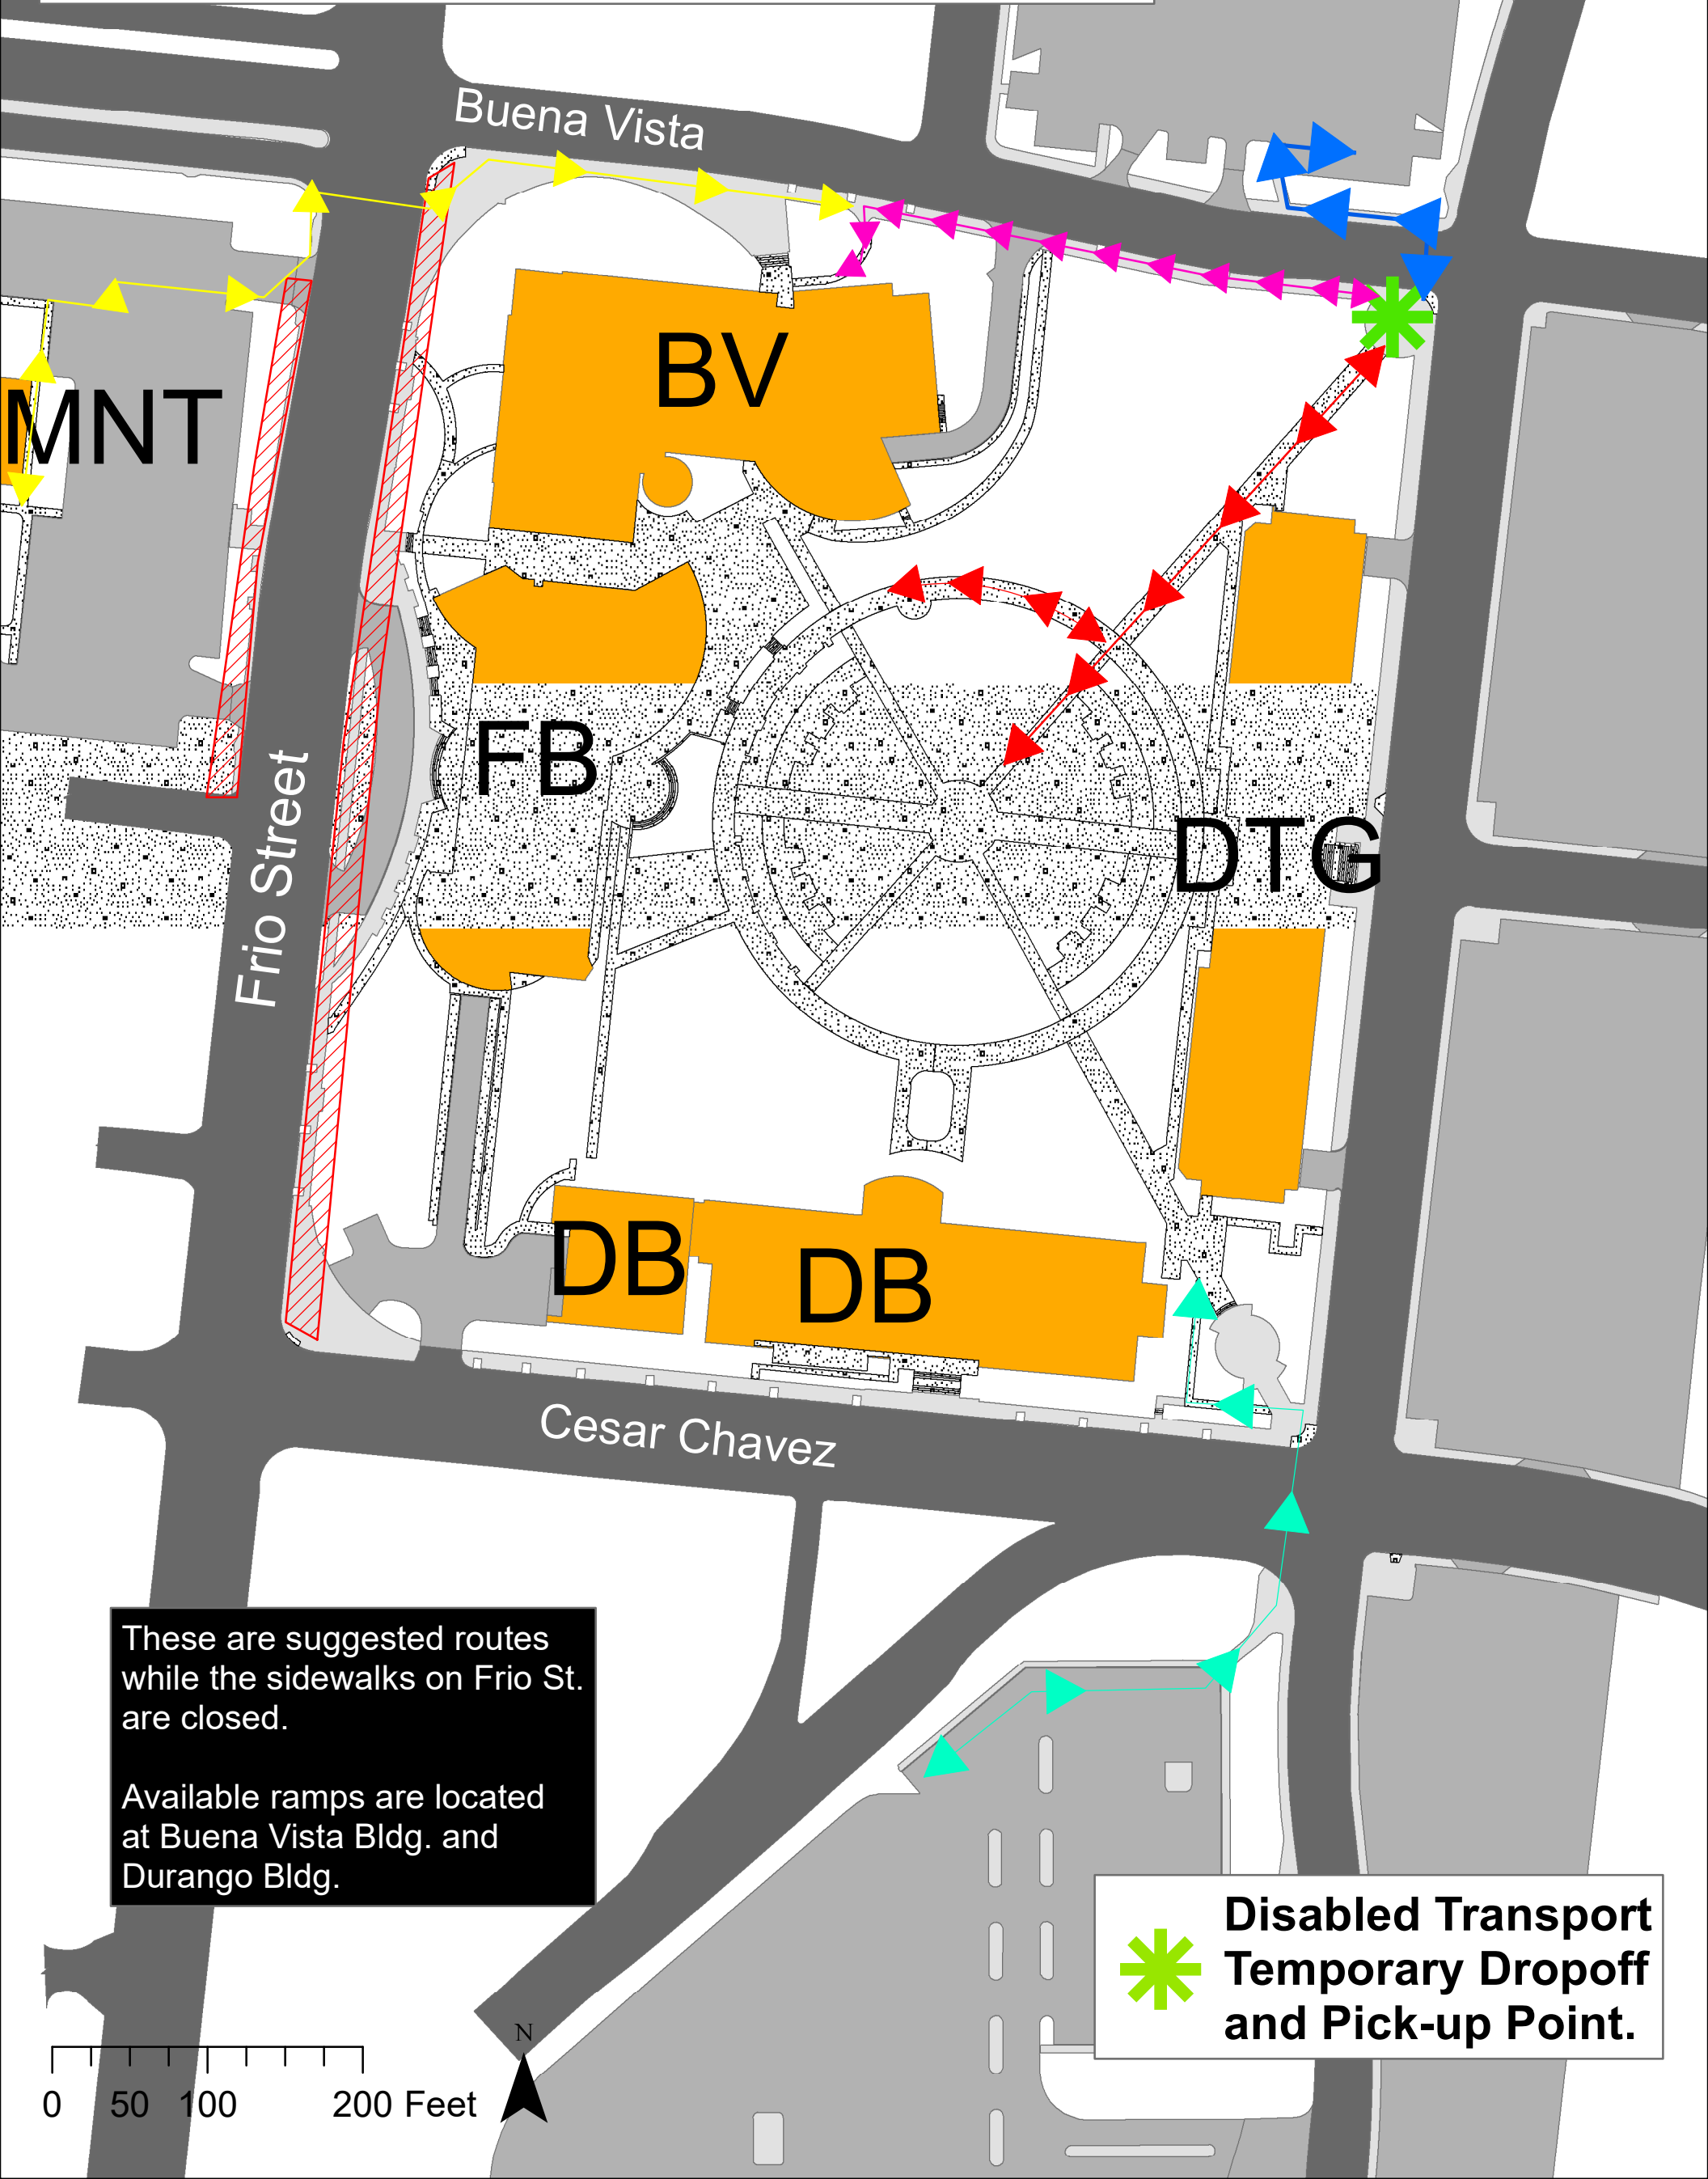

-  TEMP ADA Route from Cattleman Square to Buena Vista Bldg.
-  TEMP ADA Route to inner campus from Cattleman's Sq.
-  TEMP ADA Route from Monterey to DTC Campus, use Buena Vista entrance, sidewalks on Frio are closed.
-  TEMP ADA Route from/to Durango Lot to Inner Campus

These are suggested routes while the sidewalks on Frio St. are closed.

Available ramps are located at Buena Vista Bldg. and Durango Bldg.

 Disabled Transport Temporary Dropoff and Pick-up Point.