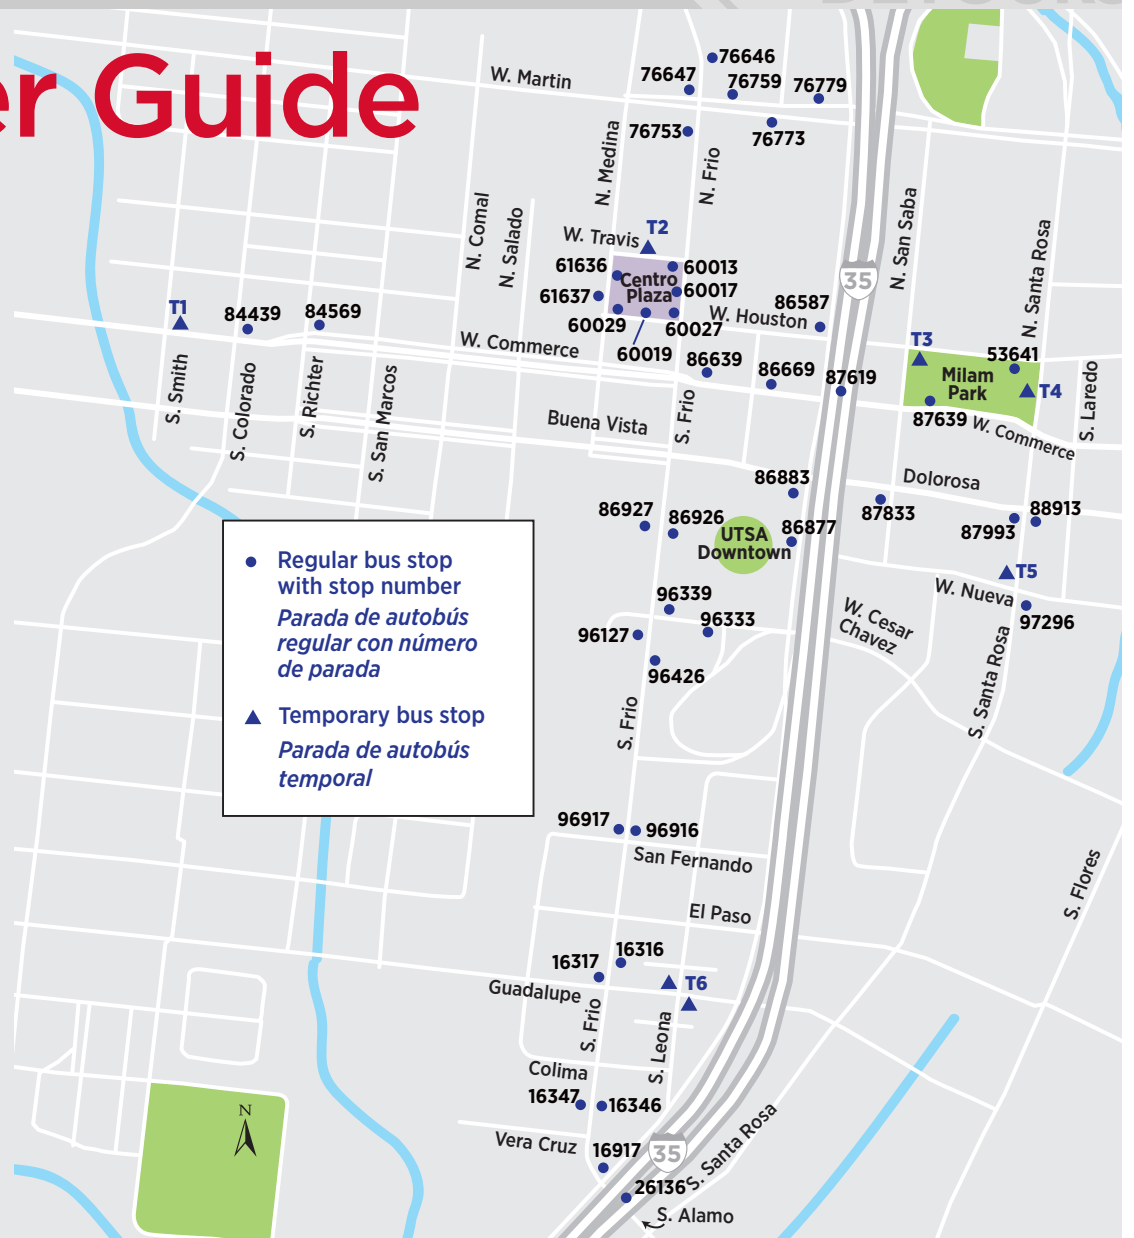

CENTRO PLAZA-AREA DETOURS

and stop closures coming in October, 2017.

FRIO STREET
DETOURS

Route Transfer Guide Phase 1

Rev. 5

This guide describes suggested ways to transfer between routes during Phase I

of the Frio Street Closures.

For additional help, please call Customer Service at (210) 362-2020, or visit VIAinfo.net.

Transfer	Instruction
From ROUTE 3, 20, 66, or 76 to ROUTE 26 From ROUTE 76 or 79 to ROUTE 28²	Exit at Centro Plaza. Transfer to ROUTE 25 or 28. Exit at Dolorosa & Santa Rosa. Board at BUS STOP 88913.
From ROUTE 17, 25, or 28 to ROUTE 26 From ROUTE 26 to ROUTE 17, 25, or 28 From ROUTE 25 or 301 to ROUTE 28 From ROUTE 17 to ROUTE 28²	Exit Commerce & Santa Rosa. Walk to Dolorosa & Santa Rosa to board at BUS STOP 88913.
From ROUTE 46 to ROUTE 26	Exit at Santa Rosa & Nueva. Walk to Dolorosa & Santa Rosa to board ROUTE 26 at BUS STOP 88913.
From ROUTE 62, 75, 79, 89, or 93 to ROUTE 26 From ROUTE 62 or 68 to ROUTE 17 or 25 From ROUTE 68 to ROUTE 28 From ROUTE 75 OR 93 to ROUTE 28²	Exit and transfer at Dolorosa & Santa Rosa to board at BUS STOP 88913.
From ROUTE 301 to ROUTE 26	Exit Houston & Santa Rosa. Walk to Dolorosa & Santa Rosa to board ROUTE 26 at BUS STOP 88913.
From ROUTE 100 to ROUTE 26	Exit and transfer at Market & St. Mary's at BUS STOP 89963.
From ROUTE 26 to ROUTE 3, 20, 66, or 76	Exit at Milam Park. Transfer to ROUTE 75, 89, 93, or 100 to go to Centro Plaza Transfer at Centro Plaza to desired route.
From ROUTE 17, 25, 46, or 301 to ROUTE 62 or 68 From ROUTE 26 to ROUTE 46, 62, 75, 79, 89, 93, 100, or 301 From ROUTE 28 to ROUTE 46, 75, 79, or 93 From ROUTE 28² to ROUTE 89, or 100	Exit and transfer at Milam Park at BUS STOP 87639.
From ROUTE 28¹ to ROUTE 3, 17, 20, 25, 62, 66, 76, 100, or 301 From ROUTE 3, 17, 20, 66, 75, 76, 79, 93, or 100 to ROUTE 28¹	No change; exit and transfer at Centro Plaza.
From ROUTE 28² to ROUTE 3, 20, 66, 76, or 301	Exit at Milam Park. Transfer to ROUTE 75, 89, 93, or 100 to go to Centro Plaza Transfer at Centro Plaza to desired route.
From ROUTE 28² to ROUTE 17	Exit at Milam Park. Walk to Dolorosa & Santa Rosa to board ROUTE 17 at BUS STOP 88913.
From ROUTE 28² to ROUTE 25	Exit at Milam Park. Walk to Dolorosa & Santa Rosa to board ROUTE 25 at BUS STOP 87993.
From ROUTE 62 or 68 to ROUTE 46 From ROUTE 68 to ROUTE 79	Exit and transfer at Santa Rosa & Nueva at BUS STOP 97296.
From ROUTE 46 to ROUTE 28	Exit at Santa Rosa & Nueva. Walk to Dolorosa & Santa Rosa to board ROUTE 28 at BUS STOP 88913.
From ROUTE 3, 20 or 66 to ROUTE 28²	Exit at Centro Plaza. Transfer to ROUTE 25. Exit at Santa Rosa & Dolorosa to board ROUTE 28 at BUS STOP 88913.
From ROUTE 62 to ROUTE 68, 75, 79, 89, 93, 100 or 301 From ROUTE 68 to ROUTE 62, 75, 89, 93, 100, or 301	Exit Dolorosa & Santa Rosa. Walk to Milam Park and transfer at BUS STOP 87639.
From ROUTE 62 or 68 to ROUTE 3, 20, 66, or 76	Exit at Dolorosa & Santa Rosa. Walk to Milam Park and at BUS STOP 87639 transfer to ROUTE 75, 89, 93, or 100.
From ROUTE 3, 20, 66, 76, or 79 to ROUTE 62 or 68	Exit at Centro Plaza and transfer to desired route. Exit at Centro Plaza. Transfer to ROUTE 25, 28 or 100. Exit at Buena Vista & Pecos La Trinidad. Walk to Pecos La Trinidad & Buena Vista to board at BUS STOP 86877.
From ROUTE 75, 89, 93, or 100 to ROUTE 62 or 68	Exit Buena Vista & Pecos La Trinidad. Walk to Pecos La Trinidad & Buena Vista to board at BUS STOP 86877.