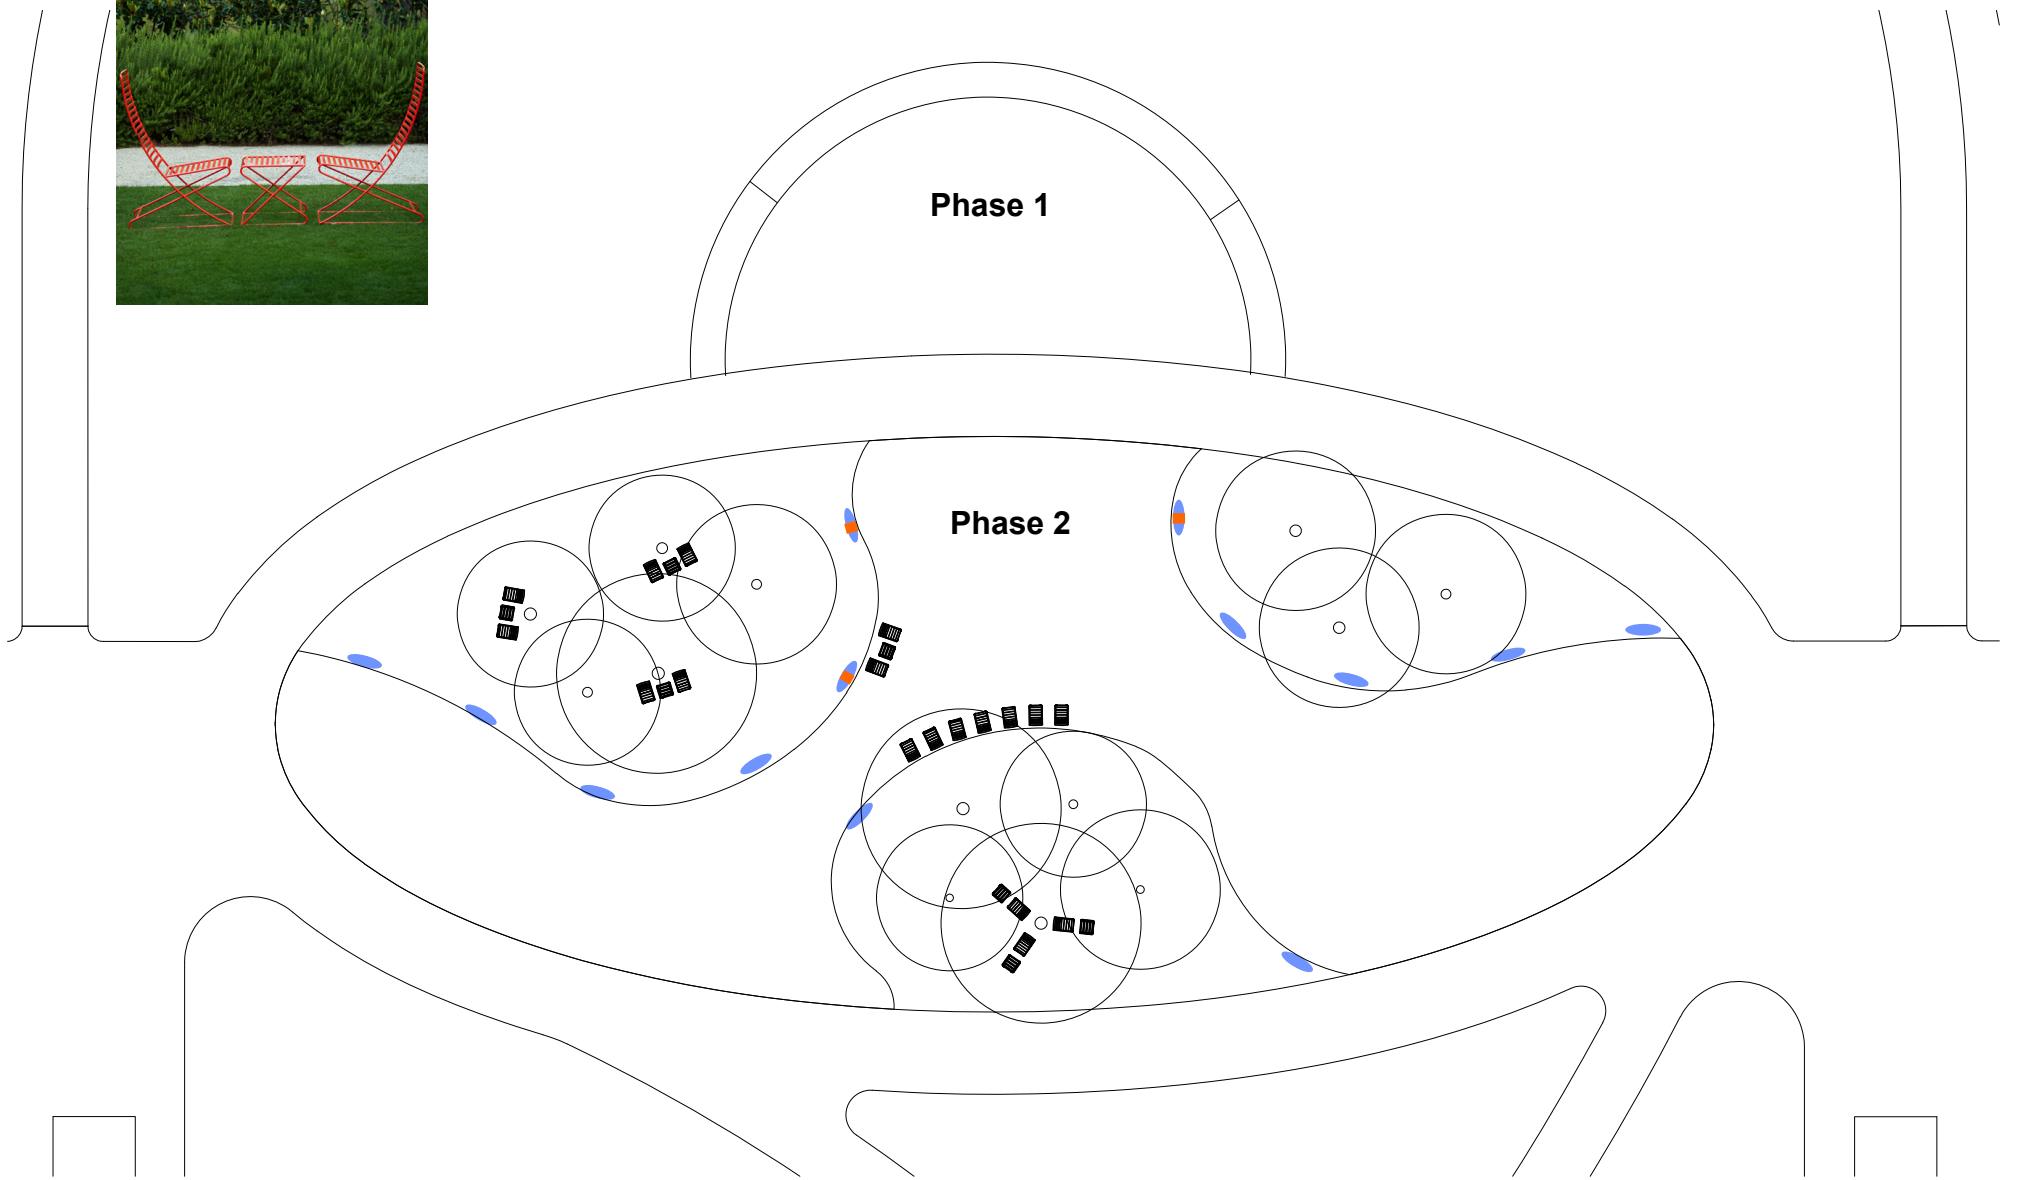

Memorial Garden Furniture

Parc Centre Lounge (18) & Ottoman (7) - Seats 25

04.15.20

Phase 1

Phase 2

-  Plaque
-  Glow in the dark stones